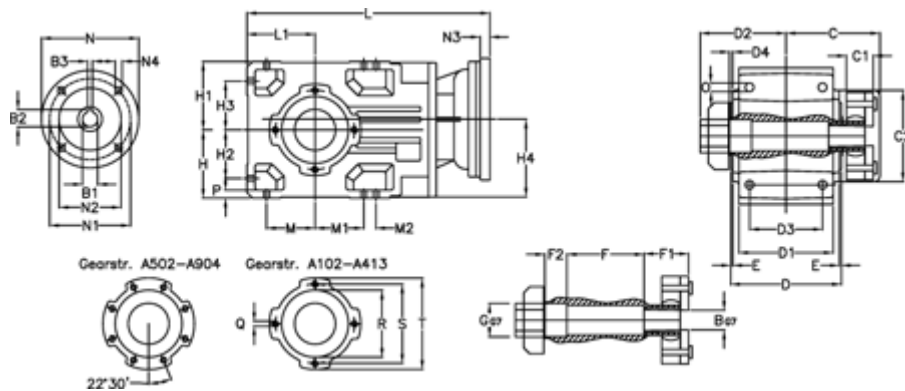

Article number: 29600104096230
 Description: Bevel helical gearbox
 A102QF30-40,9-P80B5

Measures

B = 30	D1 = 95	F2 = 36	L = 302.0	N3 = -
B1 = 19	D2 = 90	G = 32	L1 = 70	N4 = M10x12
B2 = 21.8	D3 = 75	GA = 14,5 NM	M = 50.0	O = 9.5
B3 = 6	d4 = 4.5	H = 70	M1 = 50.0	P = 9
C = 101.5	Description = A102QF-xx-P80 B5	H1 = 70	M2 = -	Q = M8x12
C1 = 29	E = 3.0	H2 = 50.0	N = 200	R = 80
C2 = 83.0	F = 77.5	H3 = 50.0	N1 = 165	S = 100
D = 117	F1 = 36.0	H4 = 83.0	N2 = 130	T = 120